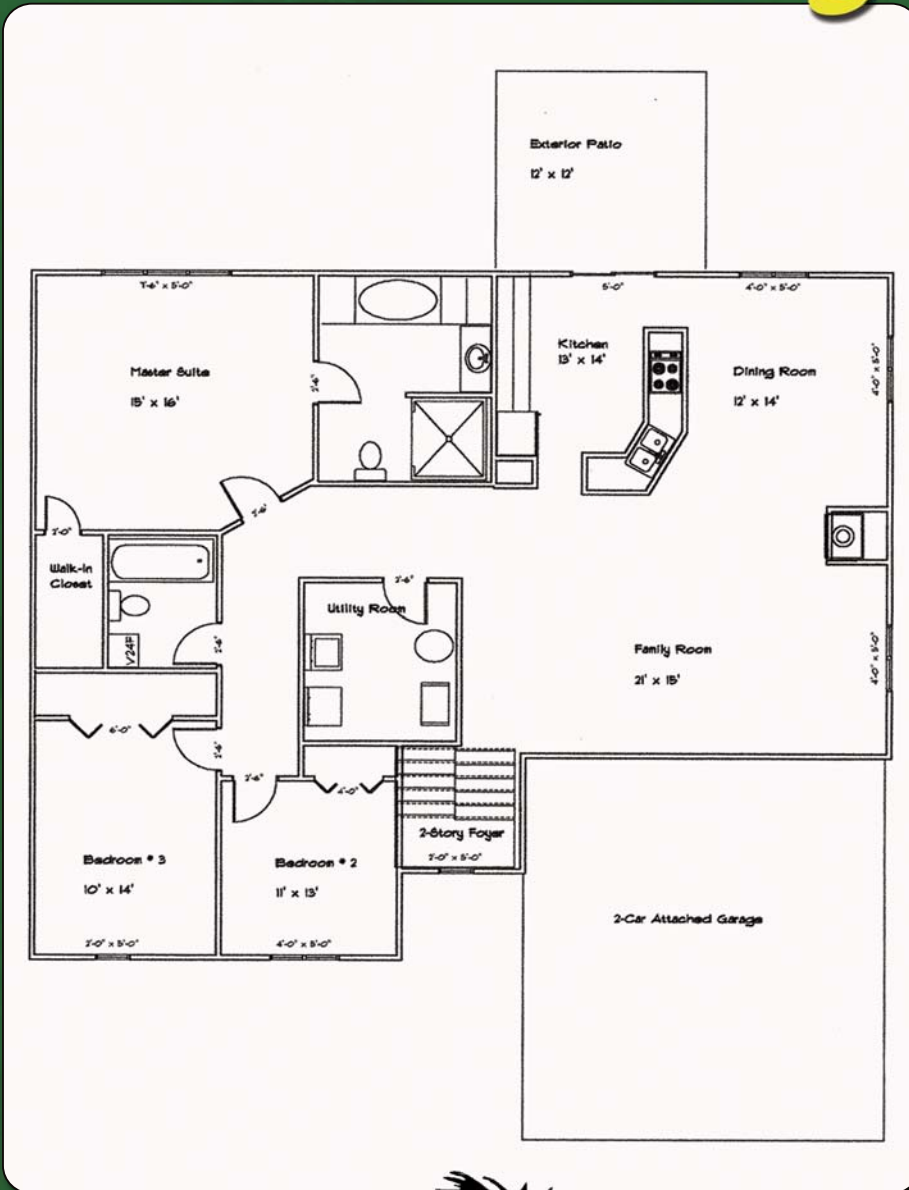

The Benjamin

*3 Bedroom
2 Bath
2 Car Garage
1,704 Sq. Ft.
Garage 430 Sq. Ft.*

*The
Derby Village*
COMMUNITY

Reserve Yours Today
(419)885-5483