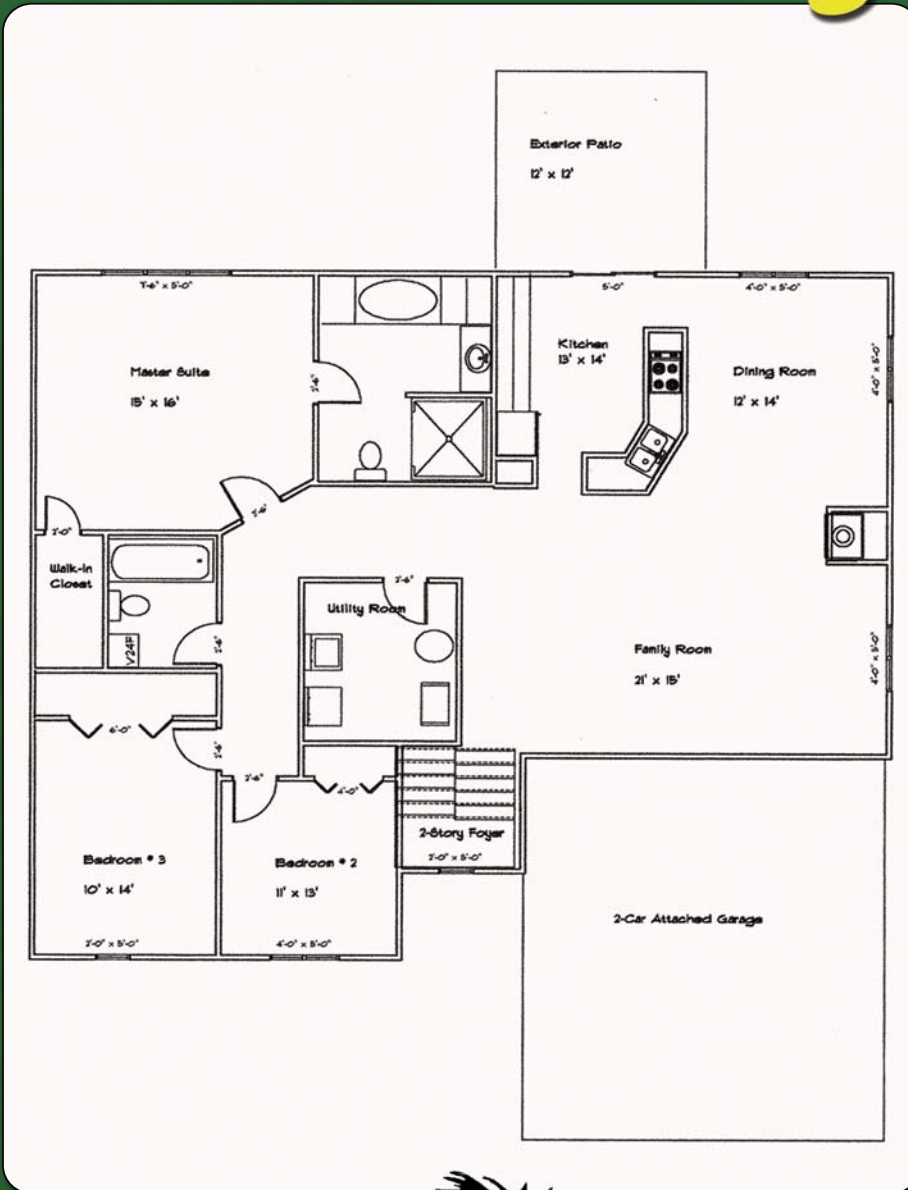

The Benjamin

*3 Bedroom
2 Bath
2 Car Garage
1,704 Sq. Ft.
Garage 430 Sq. Ft.*

The

Derby Village
COMMUNITY

Reserve Yours Today
(419)885-5483