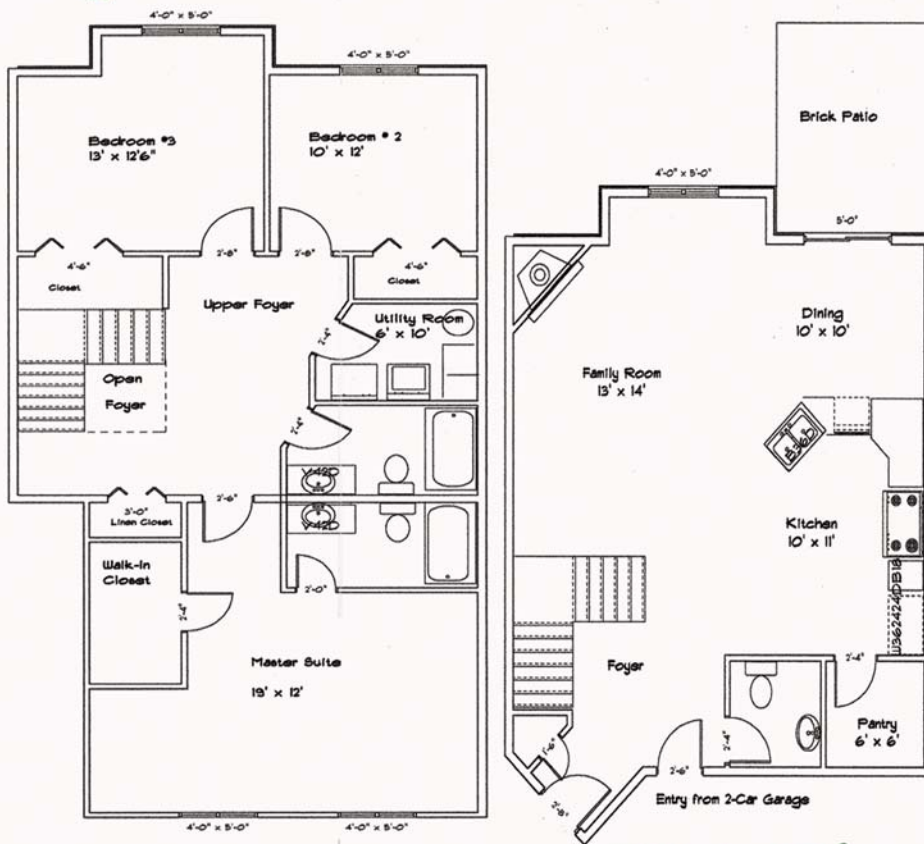

The Heidi

Upstairs

Main Floor

3 Bedroom
 2.5 Bath
 2 Car Garage
 1,775 Sq. Ft.
 Garage 430 Sq. Ft.

The
Derby Village
COMMUNITY

Reserve Yours Today
 (419)885-5483