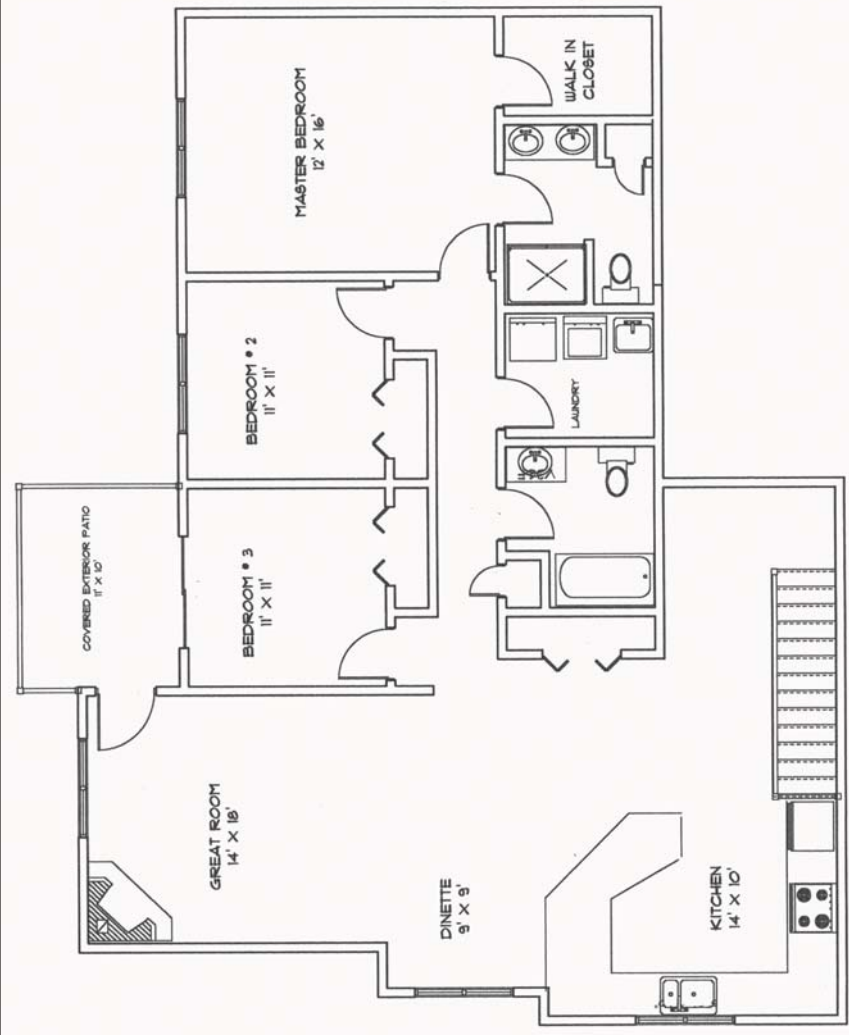

The Kylie

*3 Bedroom
2 Bath
2 Car Garage
1,441 Sq. Ft.
Garage 404 Sq. Ft.*

The
Derby Village
COMMUNITY

Reserve Yours Today
(419)885-5483