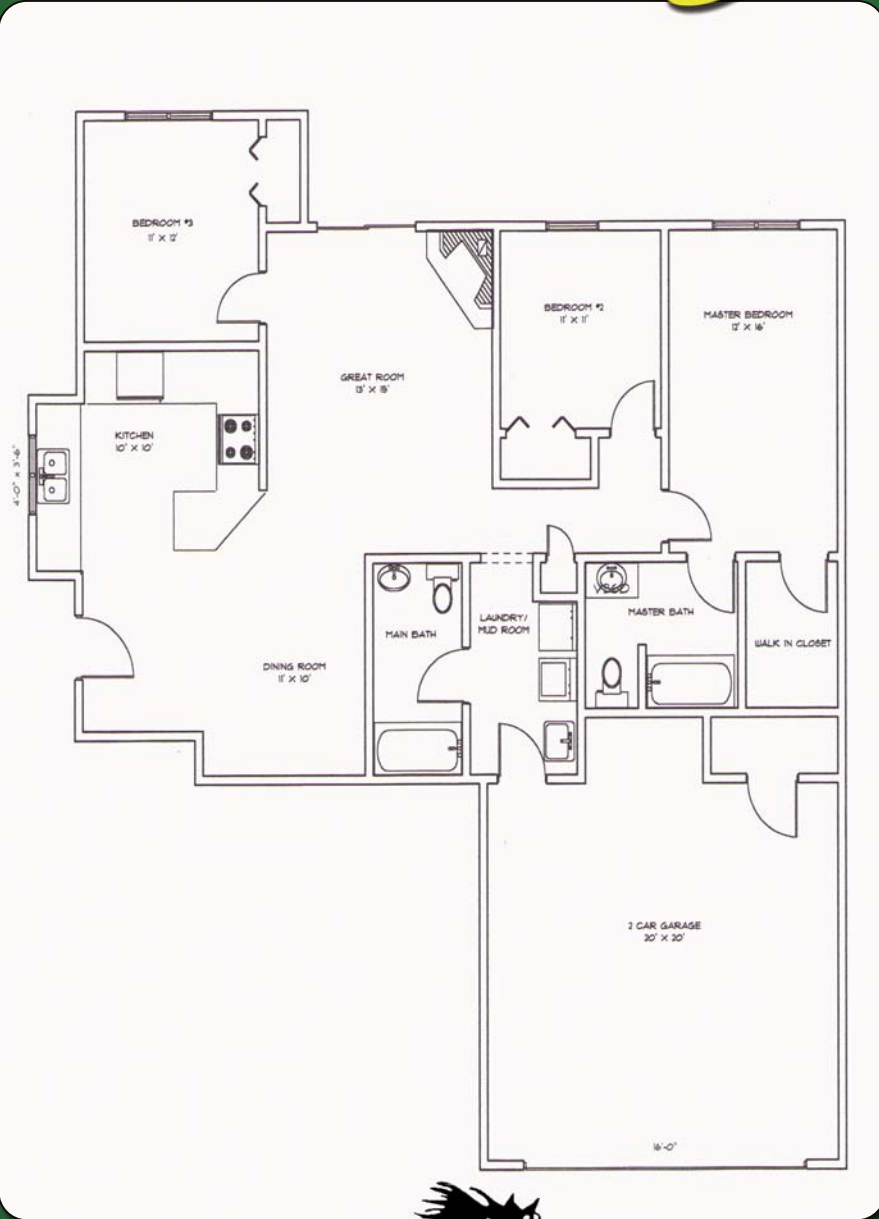

The Sydney

*3 Bedroom
2 Bath
2 Car Garage
1,291 Sq. Ft.
Garage 430 Sq. Ft.*

The
Derby Village
COMMUNITY

Reserve Yours Today
(419)885-5483